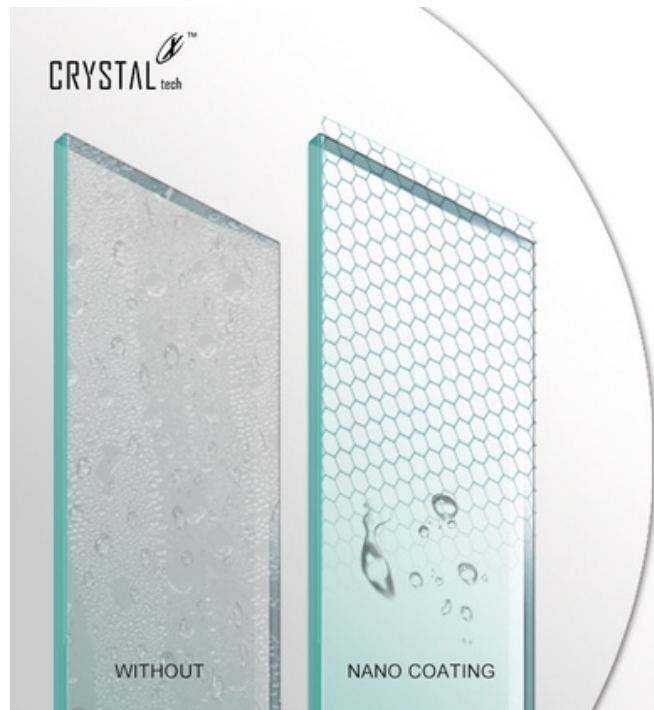

## Hardware Finish Availability

Chrome

Black

Nickel

# Premium Clear 5/16" Thick Tempered Safety Glass

Closing softly to prevent impacting or clamping to hurt. Extends MoSweet shower door lifetime and safety