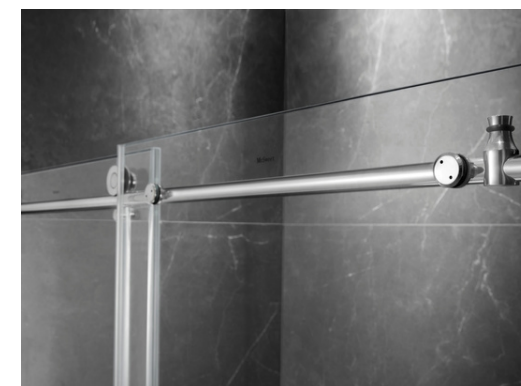

Elegant Shower Door Sets/Parts Price List

Part Name	Dimension	Chrome	Black	Nickel	Gold	MSRP
	48" x 76"	248510	248610	248710	248810	
	54" x 76"	254510	254610	254710	254810	
	60" x 76"	260510	260610	260710	260810	
	60" x 70"	270510	270610	270710	270810	
	60" x 62"	262510	262610	262710	262810	
	66" x 76"	266510	266610	266710	266810	
	72" x 76"	272510	272610	272710	272810	
	48" x 76"	248512	248612	248712	248812	
	54" x 76"	254512	254612	254712	254812	
	60" x 76"	260512	260612	260712	260812	
	60" x 70"	270512	270612	270712	270812	
	60" x 62"	262512	262612	262712	262812	
	66" x 76"	266512	266612	266712	266812	
	72" x 76"	272512	272612	272712	272812	
	One Size	260711				
	48" x 76"	248513	248613	248713	248813	
	54" x 76"	254513	254613	254713	254813	
	60" x 76"	260513	260613	260713	260813	
	60" x 70"	270513	270613	270713	270813	
	60" x 62"	262513	262613	262713	262813	
	66" x 76"	266513	266613	266713	266813	
	72" x 76"	272513	272613	272713	272813