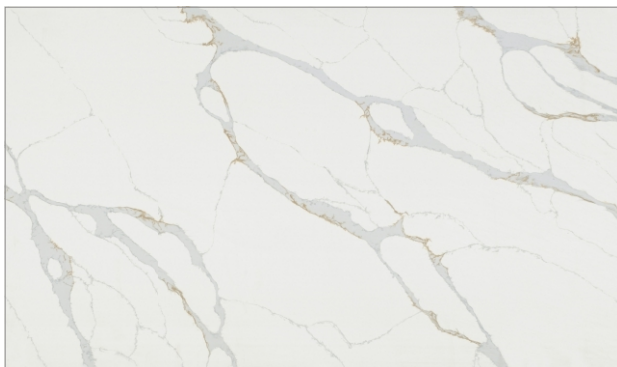

Modern Series

QUARTZ

3200x1600mm | Thickness:2cm-3cm / 0.79" - 1.18"
126"x 63" | Book Matching:Yes

Detail

**Torva
9301**

3200x1600mm | Thickness:2cm-3cm / 0.79" - 1.18"
126"x 63" | Book Matching:Yes

Detail