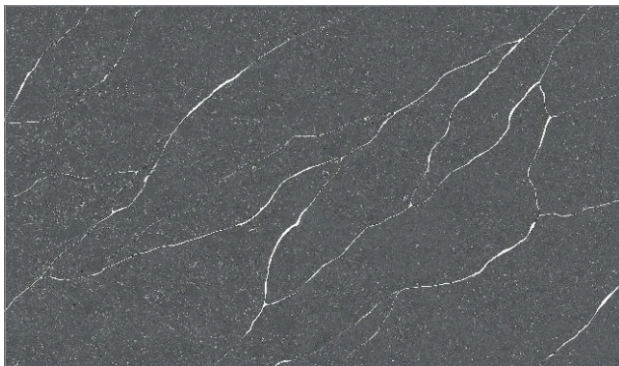

Detail

Babylon
2402

3200x1600mm | Thickness:2cm-3cm / 0.79" - 1.18"
126"x 63" | Book Matching:Yes

Detail

Messina
2198

3200x1600mm | Thickness:2cm-3cm / 0.79" - 1.18"
126"x 63" | Book Matching:Yes

Detail

Modern Series